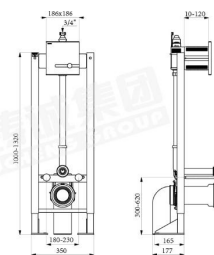

GERMAN
DESIGN
AWARD
SPECIAL
2021

MEDICAL CARE FOR THE AGED

双控电子直冲阀
Double-control electronic straight valve

符合老年人身体结构特征及使用需求，安装方便调整简单，减少漏水风险，无噪音、卫生洁净。

- 安全性 (防滑通风、防火防漏电，抗菌抑菌)
  Safety (Anti-skid ventilation, fire prevention and leakage prevention, antibacterial and bacteriostatic)
- 装配性 (工业化生产、效率化施工)
  Assemblability (Industrial production, efficient construction)
- 适用性 (功能隔断、扶手装置，空间静音、耐用可靠)
  Applicability (Functional partition, handrail device, quiet space, durability and reliability)
- 便利性 (安装快捷、维护简单)
  Convenience (quick installation and simple maintenance)