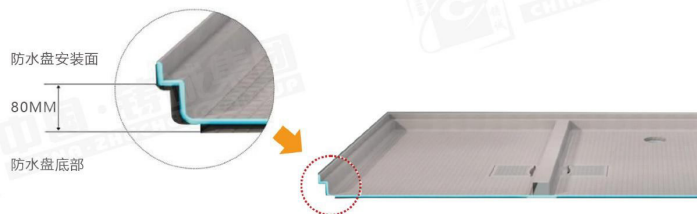

INTEGRATED FORMING BASE PLATE

一体成型防水盘

■ 全方位密封，无渗漏

防水盘一次高温模压成型，采用结构式防水设计，绝不渗漏，避免了做防水的麻烦。圆弧倒角杜绝卫生死角，表面防滑纹理，增加安全系数。

■ 防水底盘快速排水，杜绝积水，保持浴室干爽

自带流水坡度
Self-flowing slope

26mm防水盘翻边结构设计，整个防水盘犹如碗状容器，即便卫生间有积水也能确保不渗漏。

26mm waterproof plate flanging structure design, the whole waterproof plate is like a bowl container, which can ensure no leakage even if there is ponding in the toilet.