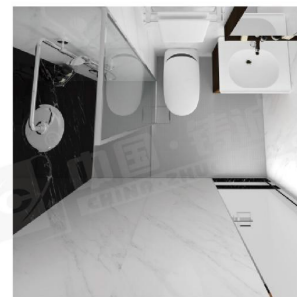

壁板&底盘型号

Panel & chassis model

细节展示

Detail display

空间优化

Spatial optimization

布局最优化、安装简单化、操作智能化、使用成本最低化、卫浴过程娱乐化、配套设计个性化。
Optimized layout, simplified installation, intelligent operation, minimum use cost, entertainment of bathroom process and personalized supporting design.