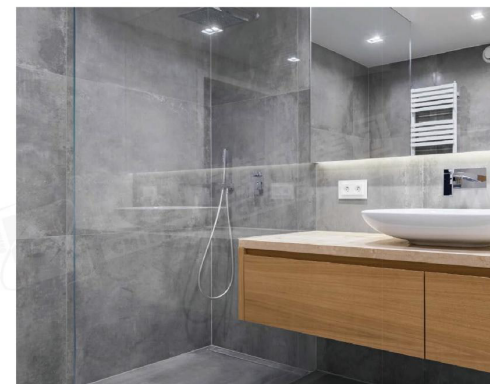

COLOR STEEL PLATE

金属板

由金属板、背板、保温隔音芯材等复合而成，图案丰富逼真，既具有钢铁材料机械强度高、易成型的特点，又兼有涂层材料良好的装饰性。

金属材料无有害气体、无放射性元素辐射污染，符合国家室内空气质量检测。分子结构紧密，表面无微孔，有效防止细菌滋生，具有高效抑菌抗菌的特性。阻燃性能好，满足建筑等超高防火等级要求。因良好的耐腐蚀性、抗菌抑菌、图案丰富等特性，彩钢板可广泛用于公寓、医院、养老等卫浴间、厨房、客厅的墙壁装饰。

PRODUCT ADVANTAGES

产品优势

01 / 金属板质地较轻，同时也拥有出色的保温隔热性能，它的导热系数还是相当不错的。

02 / 金属板的强度较高，可作天花承重板材，抗弯曲抗压能力出色。

03 / 金属板色泽鲜艳，安装简单方便，具有出色的装饰效果。

04 / 金属板防火性能出色，同时表面无需任何装饰。