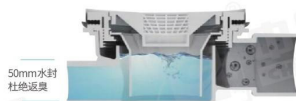

FAST DRAINAGE SWIRL SUCTION FLOOR DRAIN

快排旋吸地漏

■ 杜绝堵塞 快速排水

核心专利技术，特殊滤网设计、大通道排水、50mm水封三大设计。一个地漏，即可为你免除堵塞、返臭、排水慢三大烦恼，足够省心。