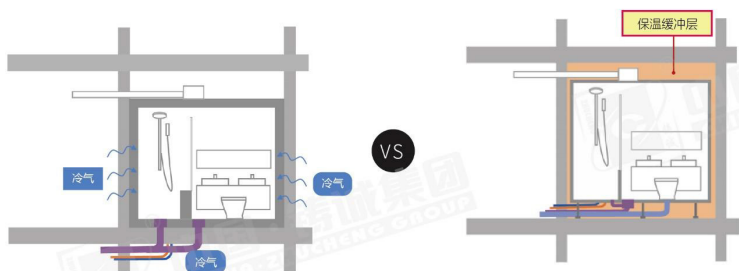

铸诚整装浴室

OUR STRENGTHS

我们的优势

传统方式施工的浴室