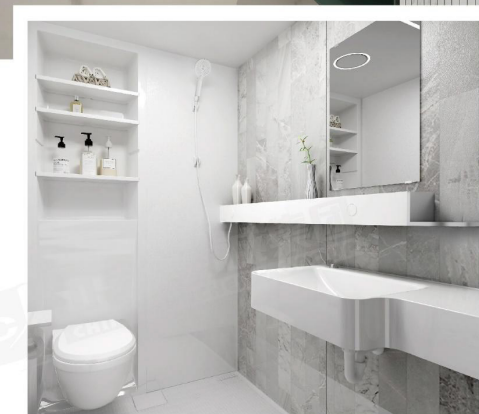

INTEGRATED WALL PANEL

集成壁板

壁板为多层复合结构，有金属板、SMC、复合陶瓷。

■ 技术特点 / Technical characteristics

易于改造

防霉抑菌

保温隔音

干式勾缝

结构稳固

1. 复合陶瓷

COMPOSITE CERAMICS

多色可选，风格多样

2. SMC复合材料

SMC COMPOSITES

防菌抑菌、易清洁、性价比高

3. 金属板

COLOR STEEL PLATE

强度高，抗压能力出色