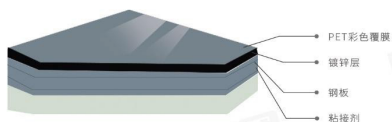

INTEGRATED ROOF

集成顶板

顶板采用彩钢板或SMC，安全牢固，顶部检修口开口设计，便于电器、管道安装及维护。

The top plate is made of color steel plate or SMC, which is safe and firm. The top access opening is designed to facilitate the installation and maintenance of electrical appliances and pipelines.

施工便捷 快速安装 通风

VCM俗称彩钢板，是带有有机涂层的钢板，耐腐蚀性，色彩鲜艳，表面美观，极易加工成型具有钢板原有的强度等优点。