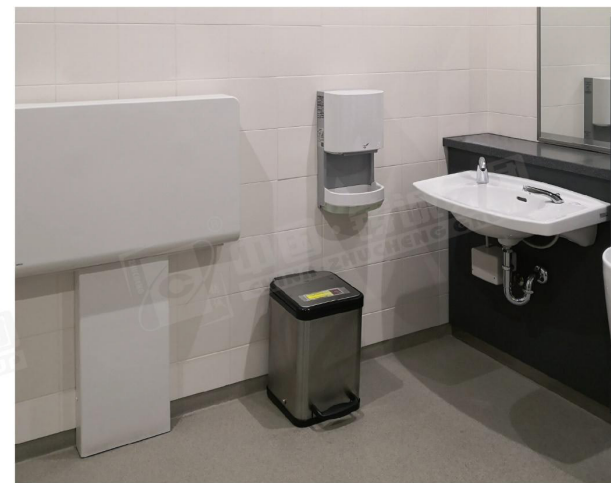

WHAT IS INTEGRAL BATHROOM

什么是整装卫浴?

整装卫浴 UNIT BATHROOM (简称UB) 也叫整体卫浴、装配式卫浴, 是采用一体化防水盘或防水盘组合, 与壁板、顶板构成的整体空间, 并配套各种功能洁具组成的多功能的独立卫生单元; 根据整体卫生间尺寸, 通过一体化设计、工厂模块化生产、现场装配式安装完成。

整装卫浴技术应用在医疗领域源于日本, 至今日本超过90%的宾馆、医院和住宅采用整装卫浴, 而美国、澳洲和欧洲等国家的需求也在不断增大, 与此同时, 恰逢我国正强力推进建筑产业化、装配化, 为此整装卫浴行业必将迎来新机遇、新挑战、新发展。