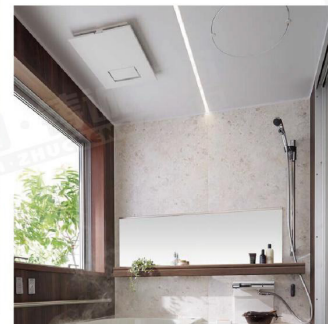

INTEGRATED ROOF

集成顶板

顶板采用彩钢板或SMC，安全牢固，顶部检修口开口设计，便于电器、管道安装及维护。

The top plate is made of color steel plate or SMC, which is safe and firm. The top access opening is designed to facilitate the installation and maintenance of electrical appliances and pipelines.

施工便捷 快速安装 通风

VCM俗称彩钢板，是带有有机涂层的钢板，耐腐蚀性，色彩鲜艳，表面美观，极易加工成型具有钢板原有的强度等优点。