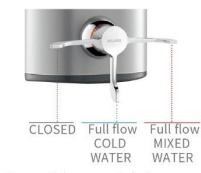

Sequential open and closing