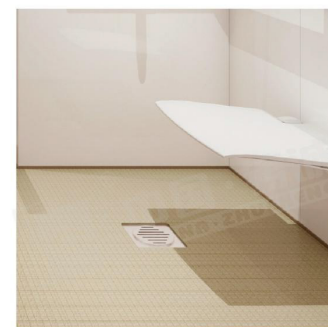

壁板&底盘型号

Panel & chassis model

细节展示

Detail display

雅致

Refined

一体化防水底盘、壁板、顶盖构成整体框架，并将卫浴洁具、浴室家具、浴屏、浴缸、龙头、花洒、瓷砖等融入 to 整体环境中。

The integrated waterproof chassis, wallboard and top cover form an overall framework, and integrate sanitary ware, bathroom furniture, bath screen, bathtub, faucet, shower, ceramic tile, etc. into the overall environment.