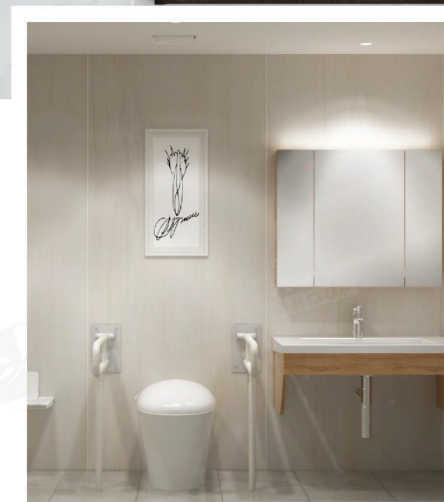

COMPOSITE CERAMICS

复合陶瓷 (TUB)

复合陶瓷 (TUB) 使用国际品牌复合材料, 完全自动化机械铺贴, 确保每块瓷砖的粘贴都精确至毫米。相较传统建材, 陶瓷薄板具有“薄、大、轻、韧”等特点, 产品轻量化、高密度、低吸水率、易清洁、坚固耐用。国际先进喷墨打印技术, 清晰度高、色彩丰富、图案逼真, 能高度仿石材、墙纸、木板等装饰效果, 仿真度高达95%以上, 兼具实用性及装饰性。

陶瓷抗菌瓷板具有金属抗菌、催化抗菌性能于一身, 能有效降解有机物, 将细菌或霉菌释放出的毒素分解及无害处理, 达到高效广谱抗菌、防霉性能。

Ceramic antibacterial ceramic plate has metal antibacterial and catalytic antibacterial properties, which can effectively degrade organic matter, decompose and innocuously treat toxins released by bacteria or molds, and achieve high-efficiency broad-spectrum antibacterial and anti mildew performance.

PRODUCT ADVANTAGES

产品优势

01 / 产品定制, 满足不同用户需求

尺寸全定制; 面材可选择; 洁具辅件可多选; 智能化设备搭配。

02 / 绿色健康, 生产过程无污染

工厂标准化生产、一次模压成型、节水节电空腔设计隔音降噪、减少建筑垃圾。

03 / 节省工期, 工作效率进一步提升

现场施工时间2人/天/套, 相比传统施工, 效果提升数倍。