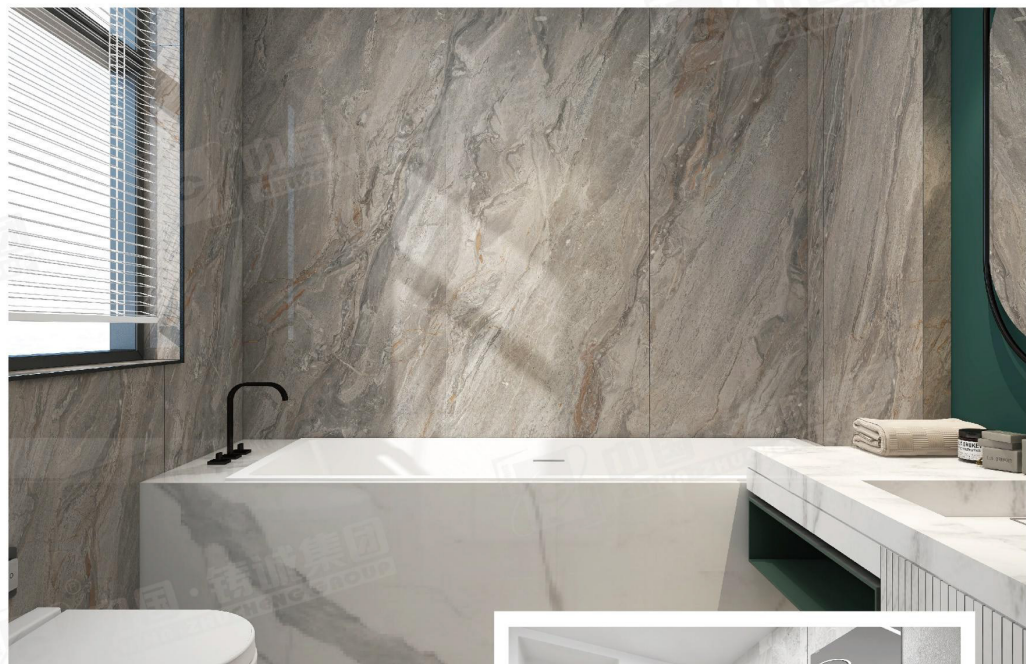

INTEGRATED WALL PANEL

集成壁板

壁板为多层复合结构，有金属板、SMC、复合陶瓷。

■ 技术特点 / Technical characteristics

易于改造

防霉抑菌

保温隔音

干式勾缝

结构稳固

1. 复合陶瓷

COMPOSITE CERAMICS

多色可选，风格多样

2. SMC复合材料

SMC COMPOSITES

防菌抑菌、易清洁、性价比高

3. 金属板

COLOR STEEL PLATE

强度高，抗压能力出色