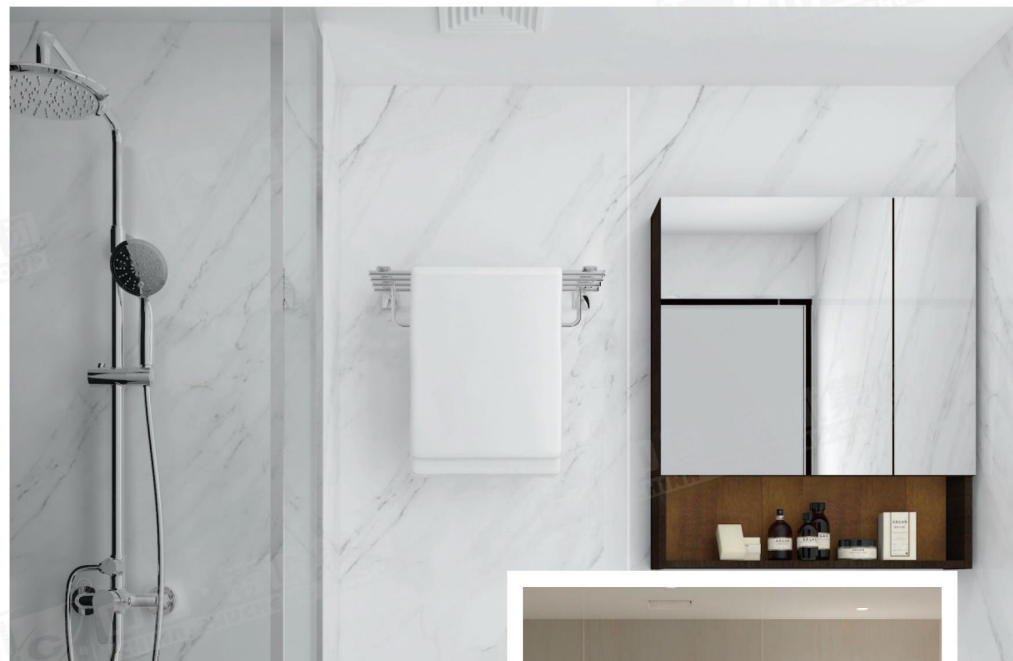

COMPOSITE CERAMICS

复合陶瓷 (TUB)

复合陶瓷 (TUB) 使用国际品牌复合材料, 完全自动化机械铺贴, 确保每块瓷砖的粘贴都精确至毫米。相较传统建材, 陶瓷薄板具有“薄、大、轻、韧”等特点, 产品轻量化、高密度、低吸水率、易清洁、坚固耐用。国际先进喷墨打印技术, 清晰度高、色彩丰富、图案逼真, 能高度仿石材、墙纸、木板等装饰效果, 仿真度高达95%以上, 兼具实用性及装饰性。

陶瓷抗菌瓷板具有金属抗菌、催化抗菌性能于一身, 能有效降解有机物, 将细菌或霉菌释放出的毒素分解及无害处理, 达到高效广谱抗菌、防霉性能。

Ceramic antibacterial ceramic plate has metal antibacterial and catalytic antibacterial properties, which can effectively degrade organic matter, decompose and innocuously treat toxins released by bacteria or molds, and achieve high-efficiency broad-spectrum antibacterial and anti mildew performance.

PRODUCT ADVANTAGES

产品优势

01 / 产品定制, 满足不同用户需求

尺寸全定制; 面材可选择; 洁具辅件可多选; 智能化设备搭配。

02 / 绿色健康, 生产过程无污染

工厂标准化生产、一次模压成型、节水节电空腔设计隔音降噪、减少建筑垃圾。

03 / 节省工期, 工作效率进一步提升

现场施工时间2人/天/套, 相比传统施工, 效果提升数倍。