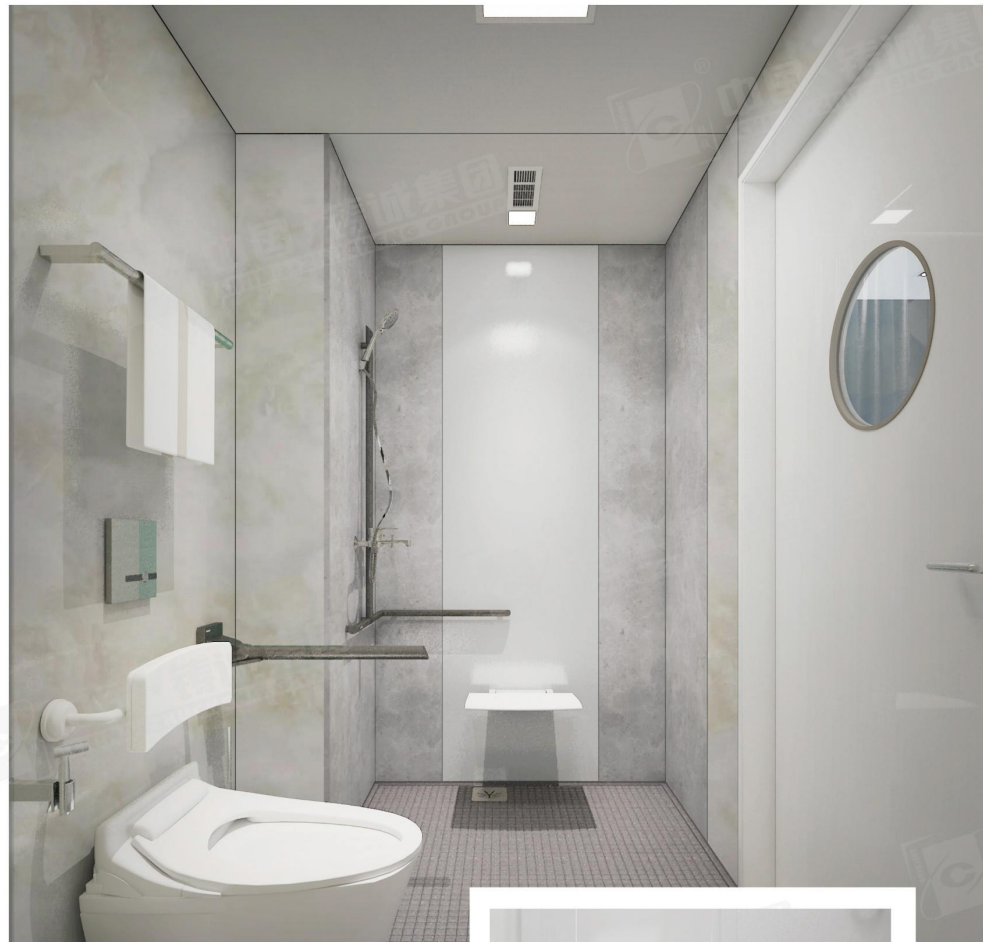

FAST DRAINAGE SWIRL SUCTION FLOOR DRAIN

快排旋吸地漏

■ 杜绝堵塞 快速排水

核心专利技术，特殊滤网设计、大通道排水、50mm水封三大设计。一个地漏，即可为你免除堵塞、返臭、排水慢三大烦恼，足够省心。

■ 拒绝返臭 空气持久清新

专用地漏自带50mm水封，杜绝下水道返味畅享清新无限。特殊过滤网设计既可避免毛发堵塞又方便清洁。

The special floor drain has its own 50mm water seal, which prevents the sewer from returning to taste and enjoying freshness. Special filter screen design can avoid hair blockage and facilitate cleaning